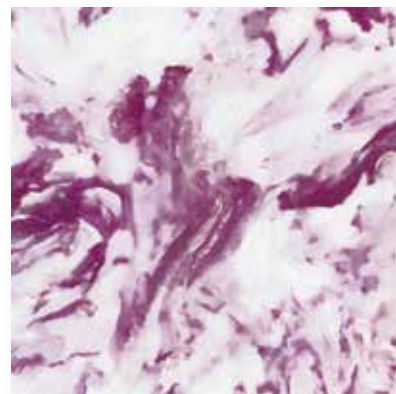

anti-UV 4%

Purple Violet - RAL 4007-P

HEX: #47243C

anti-UV 4%

Leaf Green - RAL 6002-P

HEX: #325928

anti-UV 4%

Ruby Red - RAL 3003 -P

HEX: #861A22

anti-UV 4%

Marine Blue - RAL 5002-P

HEX: #00387b

anti-UV 4%

Purple Violet - RAL 4007-P

HEX: #47243C

anti-UV 4%